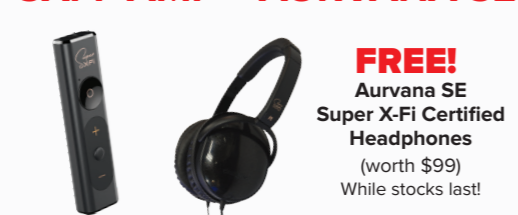

SXFI® AMP + EMU TEAK

WITH VOUCHER
\$699
~~\$719~~
~~\$700~~

Audiophile reference headphones

SXFI® AMP + AURVANA TRIO

WITH VOUCHER
\$249
~~\$269~~
~~\$418~~

Audiophile in-ear headphones

- 98% NOISE ISOLATION
- INLINE MIC

SXFI® AMP + AURVANA SE

WITH VOUCHER
\$199
~~\$219~~
~~\$318~~

FREE!
Aurvana SE Super X-Fi Certified Headphones (worth \$99)
While stocks last!

BACK TO SCHOOL PROMO

UP TO \$20 OFF

Enjoy \$5 OFF when you present your student card.