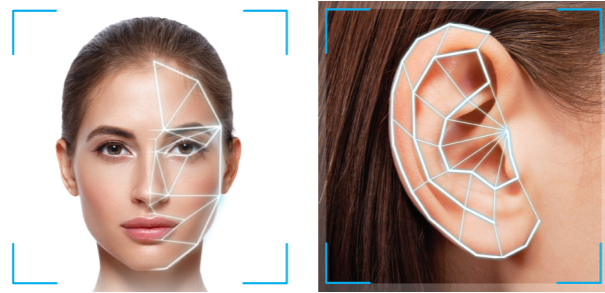

Super X-Fi MIND-BLOWING HEADPHONE HOLOGRAPHY

PERSONALIZED HEADPHONE AUDIO

Super X-Fi brings you realistic audio on headphones through a sophisticated inverse computation on the headphone audio signal to reverse the claustrophobic effect, bringing the source of the sound outside again, so that it sounds natural, just like in the real world.

Everybody hears sound differently due to the shape of one's ears. Super X-Fi uses Artificial Intelligence to map the individual's head and ears, so it sounds perfect and natural, just the way it should be!

MOVIES that sound like you're in a **CINEMA**
MUSIC that sounds like you're at a **LIVE CONCERT**
GAMES that sound like you've been dropped into an **ACTIVE BATTLEFIELD**