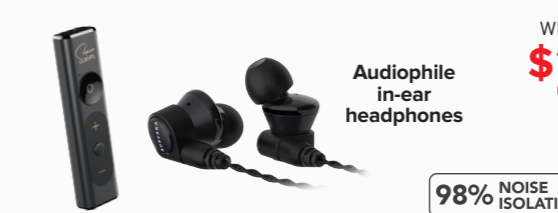

SXFI® AMP + AURVANA TRIO