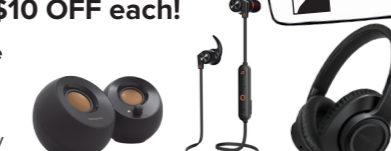

SXFI® AMP + AURVANA SE

WITH VOUCHER
\$199
~~\$219~~
~~\$318~~

FREE!
Aurvana SE Super X-Fi Certified Headphones (worth \$99)
While stocks last!

BACK TO SCHOOL PROMO

UP TO \$20 OFF

Enjoy \$5 OFF when you present your student card.

Bring a student friend along and enjoy a total of \$10 OFF each!

Applicable only to Creative Pebble, Creative Outlier ONE Plus, and Creative Outlier Black.
Terms and conditions apply

Creative D80

WIRELESS BLUETOOTH® SPEAKER