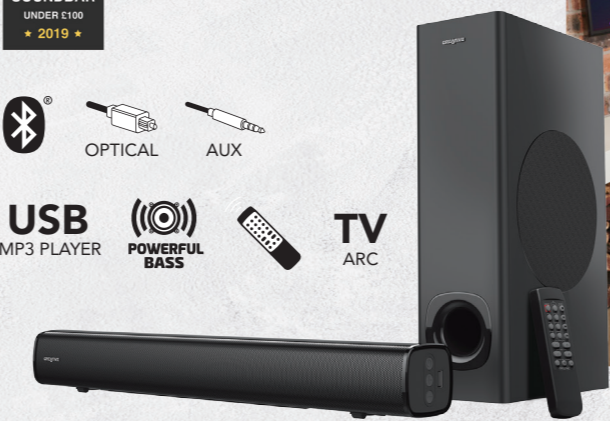

STAGE

HIGH-PERFORMANCE UNDER-MONITOR SOUNDBAR

$109
~~$129~~

EXPERT REVIEWS
BEST SOUNDBAR UNDER €100
• 2019 •

- BLUETOOTH
- OPTICAL
- AUX
- USB MP3 PLAYER
- POWERFUL BASS
- TV ARC

creative.com

CREATIVE