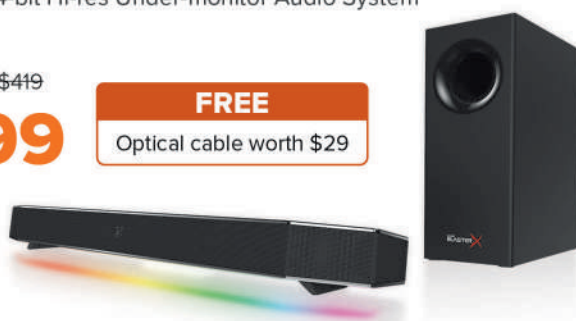

SOUND BLASTERX KATANA

Customizable 24-bit Hi-res Under-monitor Audio System

$100 OFF
ANTI INFLATION
VOUCHER
ADDITIONAL
$100 OFF

$399 ~~$419~~
$299

FREE
Optical cable worth $29