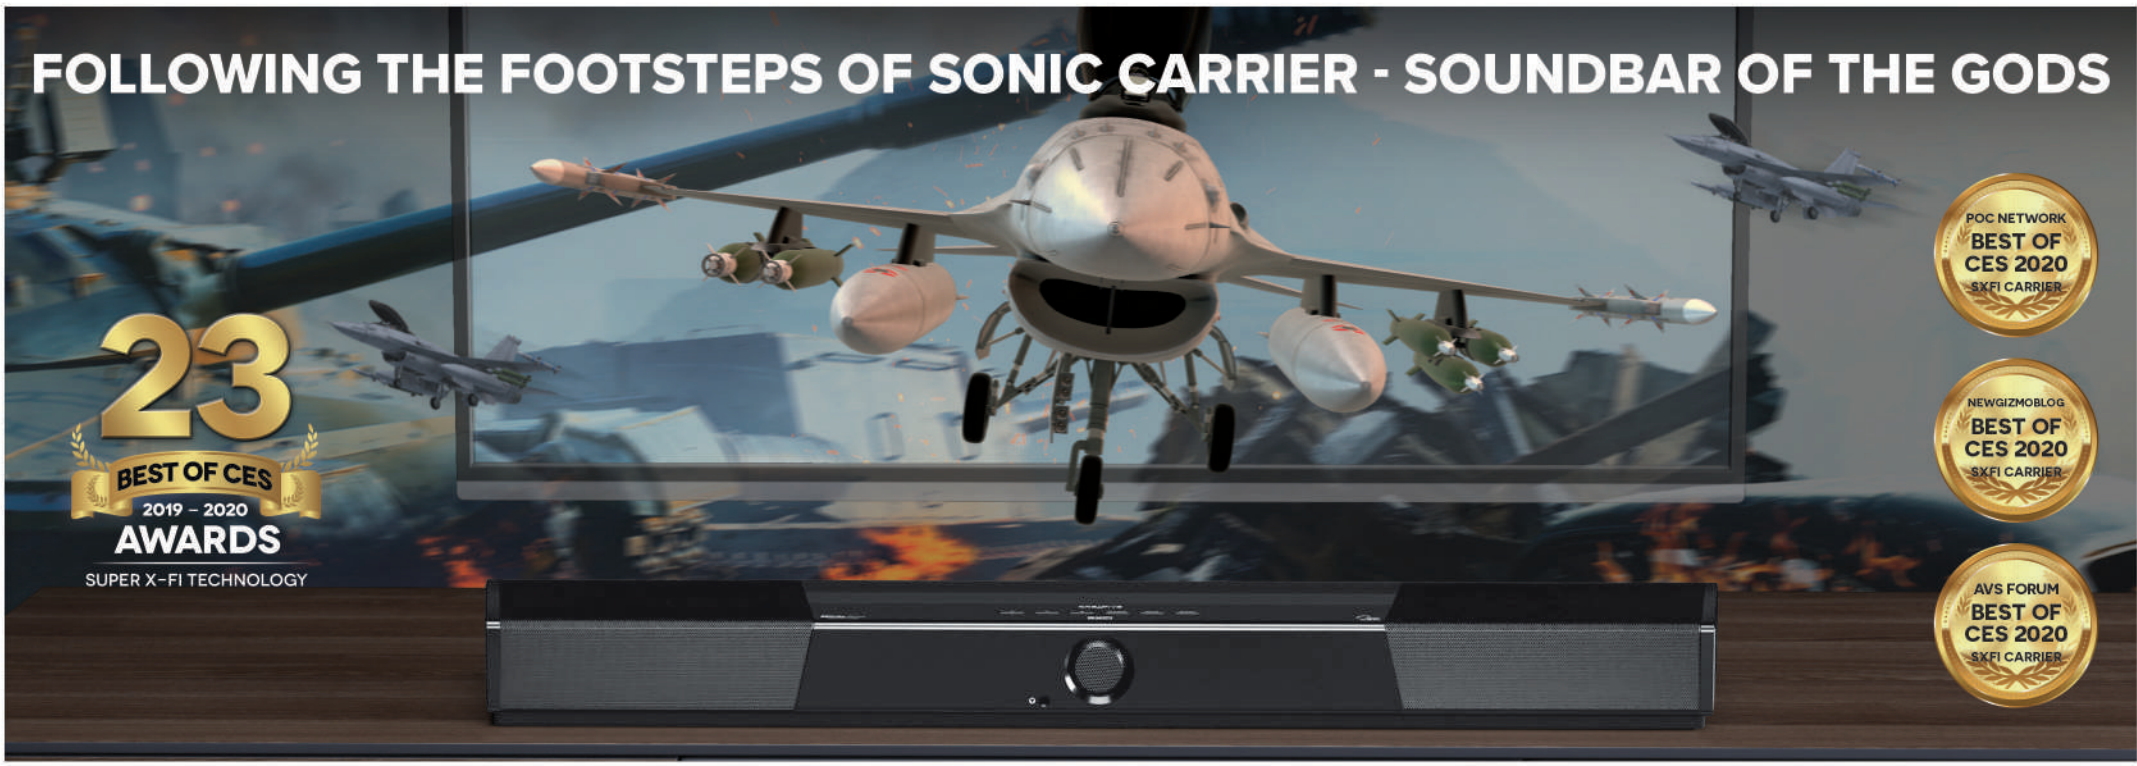

FOLLOWING THE FOOTSTEPS OF SONIC CARRIER - SOUNDBAR OF THE GODS

23
BEST OF CES
2019 - 2020
AWARDS
SUPER X-FI TECHNOLOGY

POC NETWORK
BEST OF
CES 2020
SXFI CARRIER

NEWGIZMOBLOG
BEST OF
CES 2020
SXFI CARRIER

AVS FORUM
BEST OF
CES 2020
SXFI CARRIER

CREATIVE SXFI CARRIER

Creative SXFI CARRIER heralds a new dimension in Dolby Atmos® soundbar technology with built-in Super X-Fi® spatial holography to create a multispeaker cinematic experience at the comfort of your home. Pair it up with the SXFI THEATER 2.4 GHz wireless headphones (optional purchase) and enjoy the same theater-like audio immersion privately when needed.

Following the Footsteps of Sonic Carrier Dubbed by Industry Experts as the "SOUNDBAR OF THE GODS" as quoted by AVS Forum.

Jointly developed by Creative and Dolby Laboratories, the SXFI CARRIER soundbar has the same sound signature as the 15.2 Sonic Carrier at less than half the size and at a fraction of the price. Even with a scaled-down size, the Creative SXFI CARRIER can transform your living room to provide a full-fledged cinema experience.