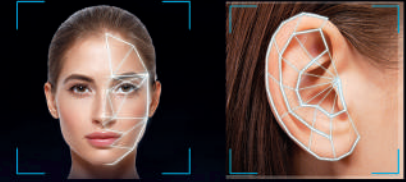

CREATIVE AURVANA SE
\$59 ~~\$149~~

OUTLIER ACTIVE V2
\$29 ~~\$49~~

CREATIVE METALLIX PLUS
\$29 ~~\$69~~

Super
X-Fi
spatial holography

PERSONALIZED SPATIAL HOLOGRAPHY

Super X-Fi brings you realistic spatial audio on headphones through a sophisticated computational audio process. This spatial audio reverses the claustrophobic effect, pushing the sound outside again, so that it sounds natural, just like in the real world.