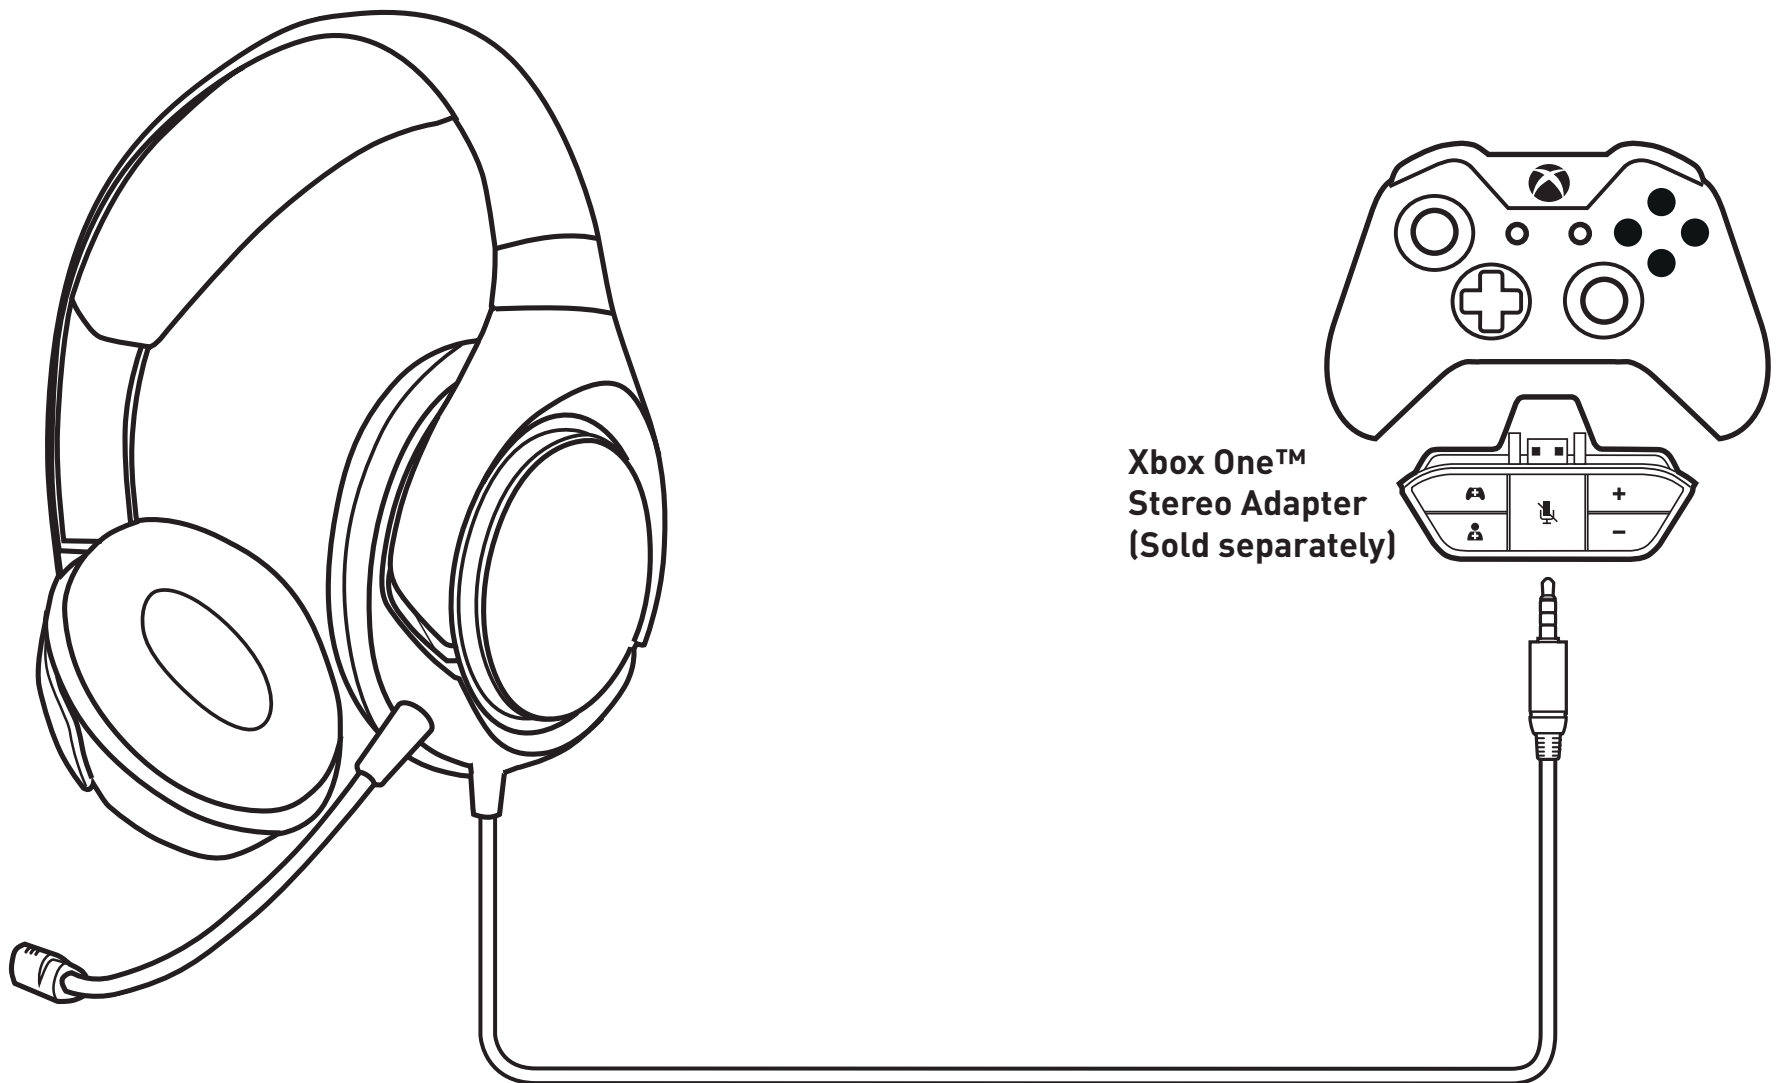

# Connecting Your Creative SB Inferno to Xbox One (Analog)

3.5mm 4-pole Audio Cable